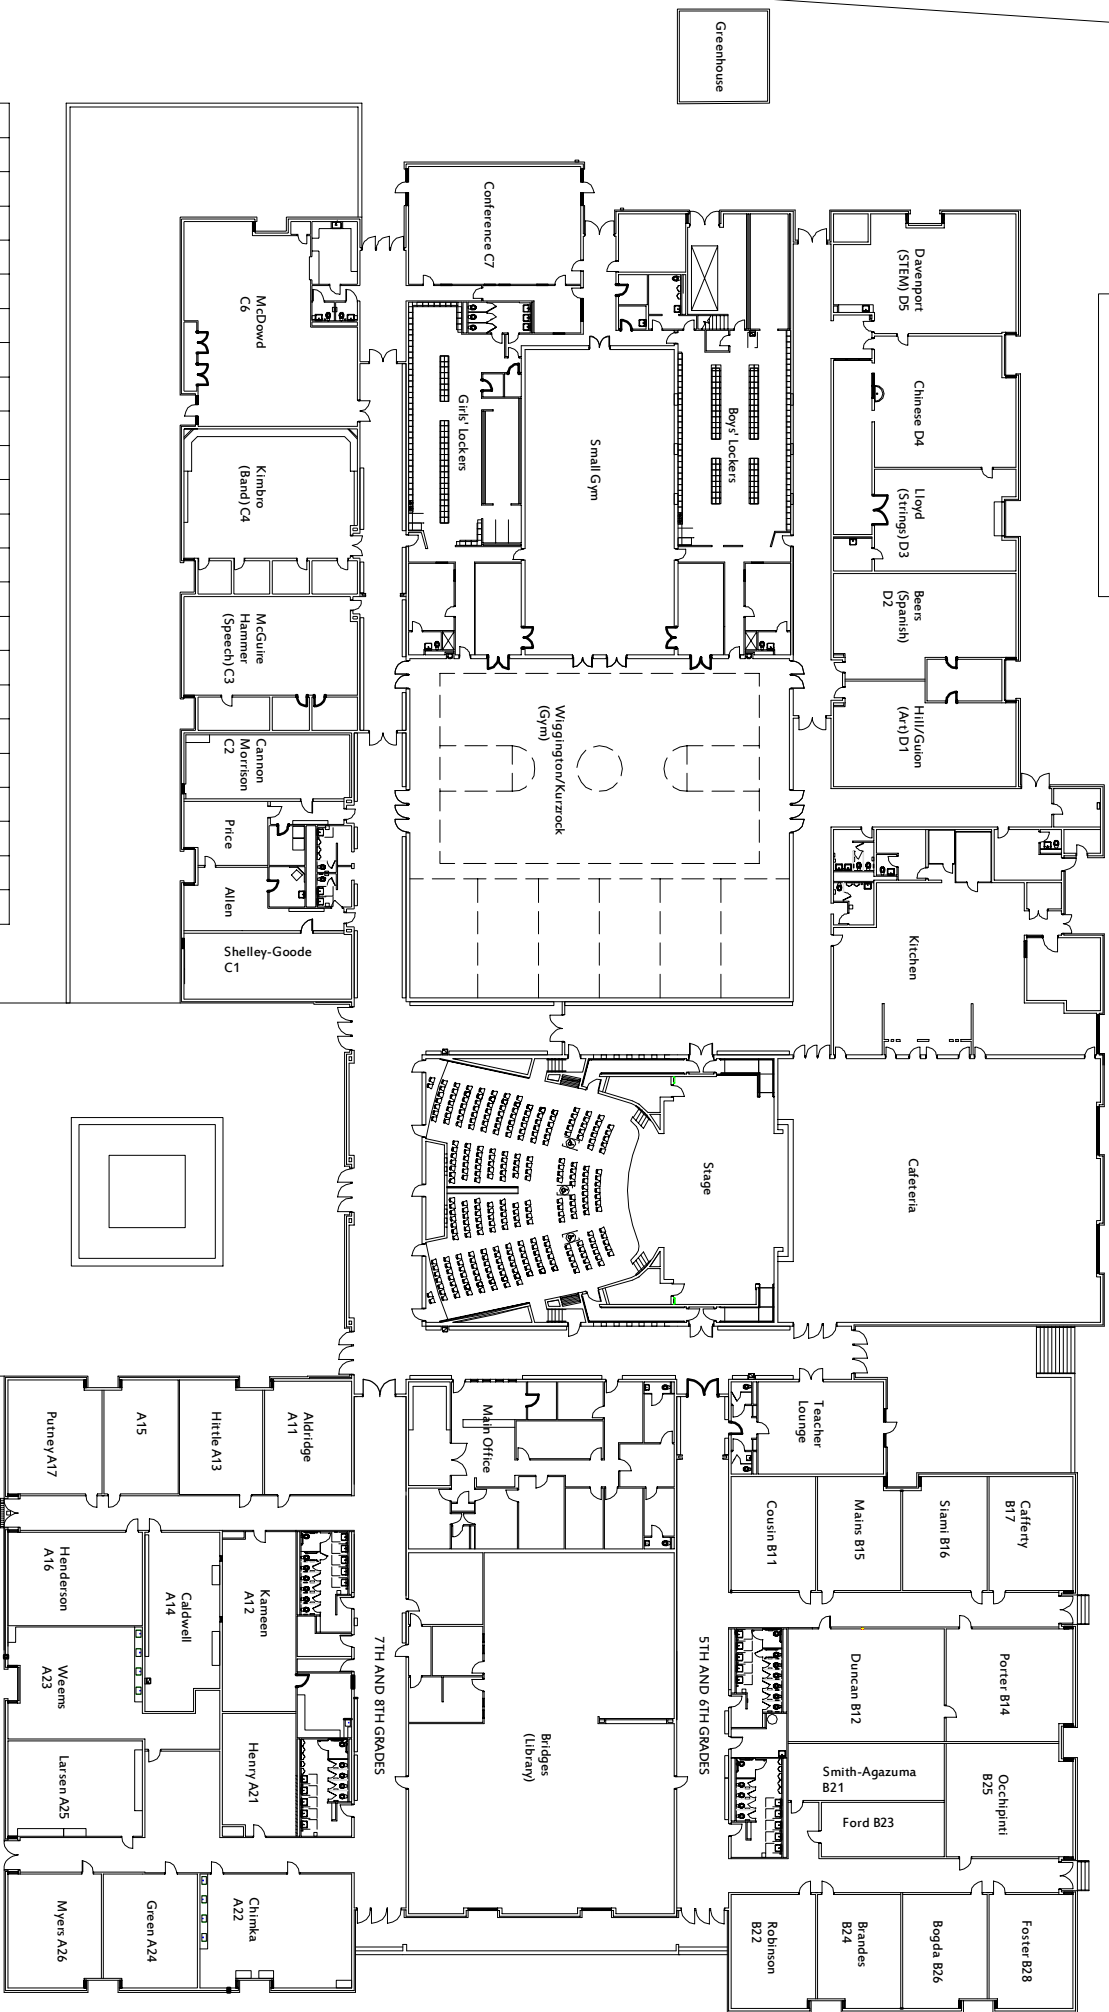

John Trotwood Moore Middle School

Armstrong/Enclose P1

School Map 2015-16